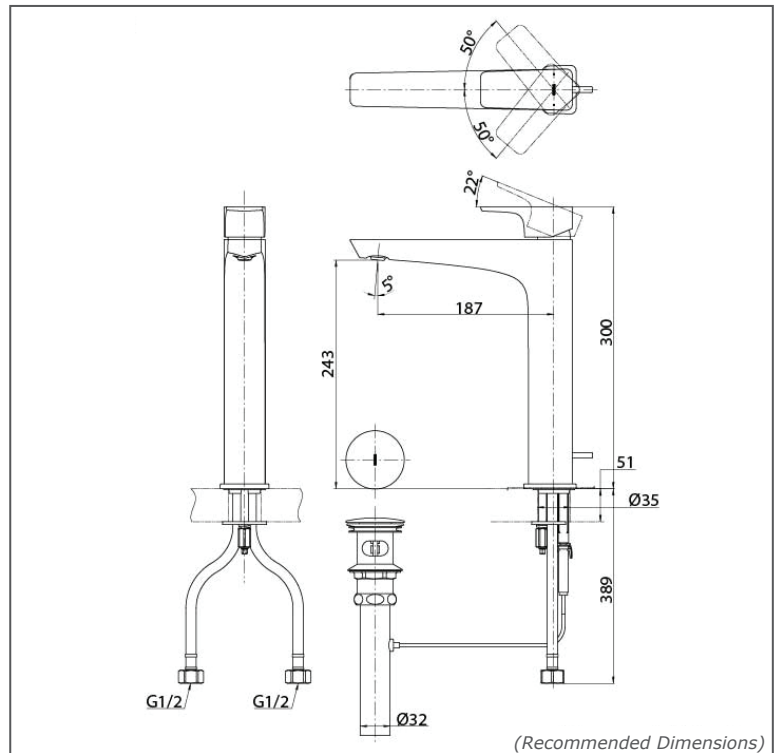

TOTO Faucets

GE SERIES

TLG07305B

reddot award 2019
winner

FEATURES

- A beauty of traditional craft in characteristic sculptural form
- V-shaped edge extends up to the end of the spout generate multi sided reflections
- Easy Installation and Usage
- Long lasting, COMFORT GLIDE mechanism for a smooth operation

SPECIFICATIONS

- Finish : Chrome
- Material : Brass
- Water Pressure : 0.25MPa~0.75MPa

PARTS DESCRIPTION

- TLG07305B : Single Lever Washbasin Faucet
(w/ Pop-up Waste) (Tall
Vessel)

TLG07305B

Please consult, TOTO representative for more details.

All rights reserved by TOTO including but not limited to Improve & Change of Product Design, Specs or Availability at any time without prior notice.

Flow Rate

TLG07305V_V1

Please consult, TOTO representative for more details.