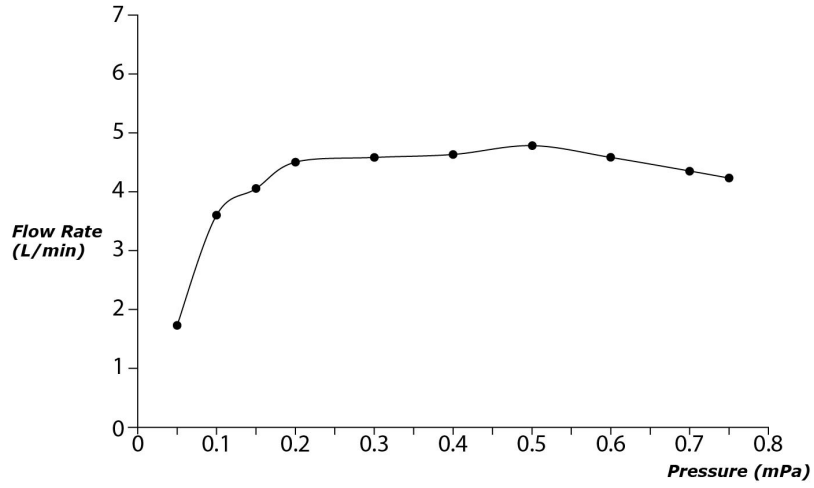

SPECIFICATIONS

- Finish : Chrome
- Material : Brass
- Water Pressure : 0.25MPa~0.75MPa

PARTS DESCRIPTION

- TLG07305B : Single Lever Washbasin Faucet
(w/ Pop-up Waste) (Tall
Vessel)

TLG07305B

Please consult, TOTO representative for more details.

All rights reserved by TOTO including but not limited to Improve & Change of Product Design, Specs or Availability at any time without prior notice.

Flow Rate

TLG07305V_V1

Please consult, TOTO representative for more details.